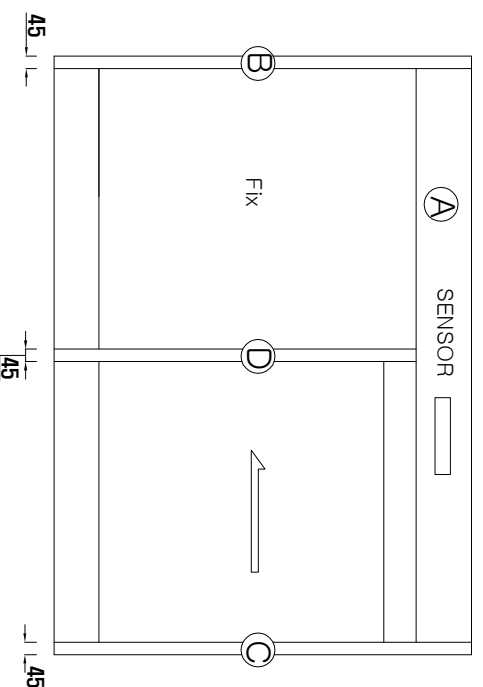

● Architectural Plan(Ceiling set-up diagram)

PROJECT TITLE

AUTOMATIC DOOR

Special note

※Precautions

—Consultation when the fix glass on the door

Approval	Electricity
Design test	
Design	
Drawing	
Date of Preparation	
DATE	
SCALE	
Name of drawings Ceiling set-up diagram	
Class Number	
Drawing Number	
WooSung Auto Door Co.Ltd. As 88 (Seongsu-dong 2-gil, Seongdong-gu, Seoul, Korea. TEL: 82-2-2205-1010 FAX: 82-2-2205-1020	